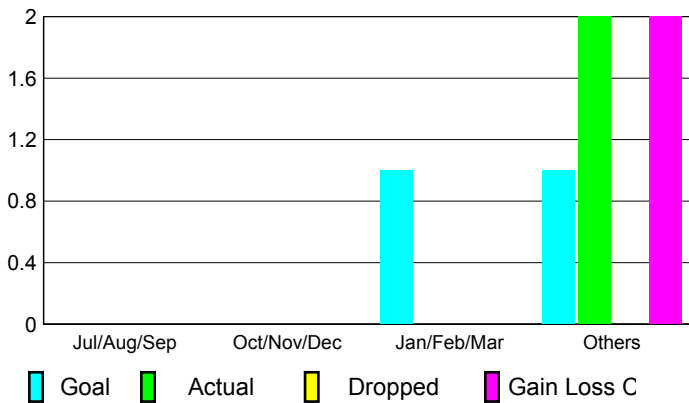

2008-2009 GMT Quarterly Report for District (or Undistricted) **District 110AN**

GMT: **HOWARD PATRICK LEE**

Location: **NETHERLANDS**

GMT CA: **4**

CLUBS

Club Results 2008-2009

Clubs 2007-2008

Month	New Club Goal	Actual New Clubs	Actual Dropped Clubs	Gain/Loss of Clubs	Gain/Loss of Clubs
Jul/Aug/Sep	0	0	0	0	0
Oct/Nov/Dec	0	0	0	0	0
Jan/Feb/Mar	1	0	0	0	1
Apr/May/June	1	2	0	2	0
Totals	2	2	0	2	1

Club Results 2008-2009

Goal, New, Dropped, Gain/Loss

Comparison of Club Gain/Loss

Current Year Compared to the Previous Year

YTD Status Quo Clubs 2008-2009

Status Quo Clubs Compared to Status Quo Members

MEMBERSHIP

Membership Results 2008-2009

Membership 2007-2008

Month	Net Memb Goal	Actual New Memb	Actual Dropped Memb	Gain/Loss of Memb	Gain/Loss of Memb
Jul/Aug/Sep	5	42	-51	-9	-1
Oct/Nov/Dec	5	8	-13	-5	9
Jan/Feb/Mar	20	2	-9	-7	17
Apr/May/June	20	91	-29	62	-3
Totals	50	143	-102	41	22