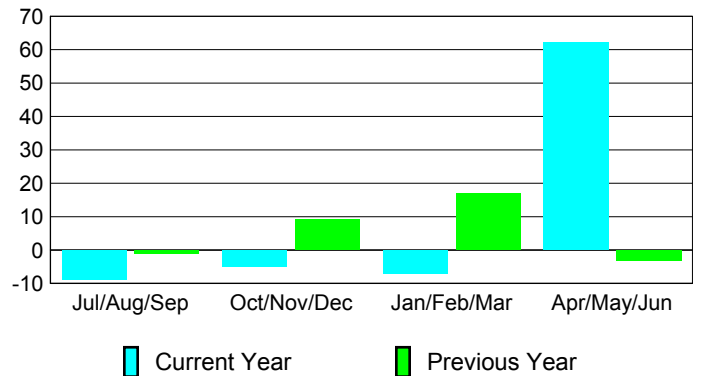

Membership Results 2008-2009

Membership 2007-2008

Month	Net Memb Goal	Actual New Memb	Actual Dropped Memb	Gain/Loss of Memb	Gain/Loss of Memb
Jul/Aug/Sep	5	42	-51	-9	-1
Oct/Nov/Dec	5	8	-13	-5	9
Jan/Feb/Mar	20	2	-9	-7	17
Apr/May/June	20	91	-29	62	-3
Totals	50	143	-102	41	22

Membership Results 2008-2009

Goal, New, Dropped, Gain/Loss

Comparison of Membership Gain/Loss

Current Year Compared to the Previous Year

Gender Comparison 2008-2009

Jul/Aug/Sep

Oct/Nov/Dec

Jan/Feb/Mar

Apr/May/June

Male

Female