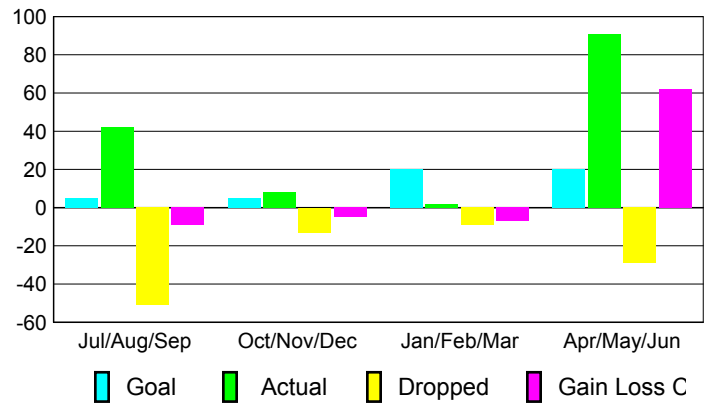

Membership Results 2008-2009

Goal, New, Dropped, Gain/Loss

Comparison of Membership Gain/Loss

Current Year Compared to the Previous Year